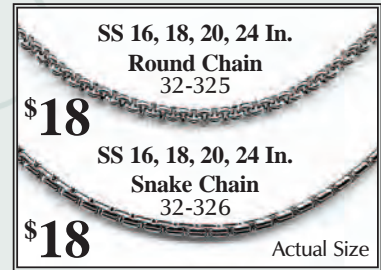

## Stainless Steel Chains

**SS Eternal Rings**

32-303 - \*5/1  
.76" x .88"

**SS Angel Heart Wings**

32-346 - \*3/1  
1" x .97"

**SS Paw**

32-391 - \*8/4  
.98" x .79"

**SS Filigree Dad**