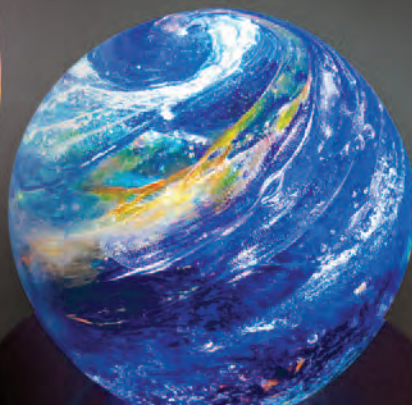

Spheres

This beautiful sphere can be displayed anywhere, or can be used as a paperweight as a daily memorial. Available in two sizes and four colors. Optional lighted base available on page 75. The spheres shown are in Dimensions (left) and Earth and Sky (right).

Large 96-001 (left) **$489**
4" Dia.

Small 96-002 (right) **$345**
3" Dia.

Shown with optional light base