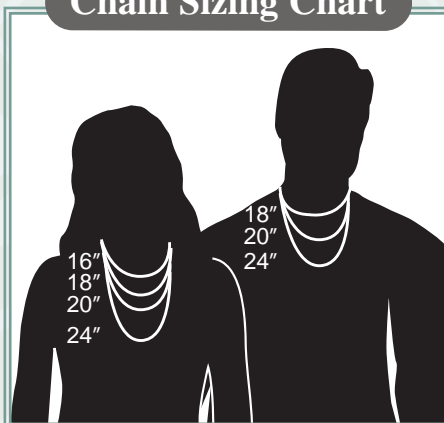

Chain Sizing Chart

14K ROLO CHAIN - Width: 0.9mm

32-511 White Gold

Available Lengths (Inches):

16 18 20

$296 $336 $366

32-511 Yellow Gold

Available Lengths (Inches):

16 18 20

$296 $332 $370

32-511 Rose Gold

Available Lengths (Inches):

16 18 20

$192 $214 $238

14K BOX CHAIN - Width: 0.5mm

32-510 White Gold

Available Lengths (Inches):

16 18 20

$162 $166 $192

32-510 Yellow Gold

Available Lengths (Inches):

16 18 20

$160 $164 $190

32-510 Rose Gold

Available Lengths (Inches):

16 18 20

$146 $168 $176