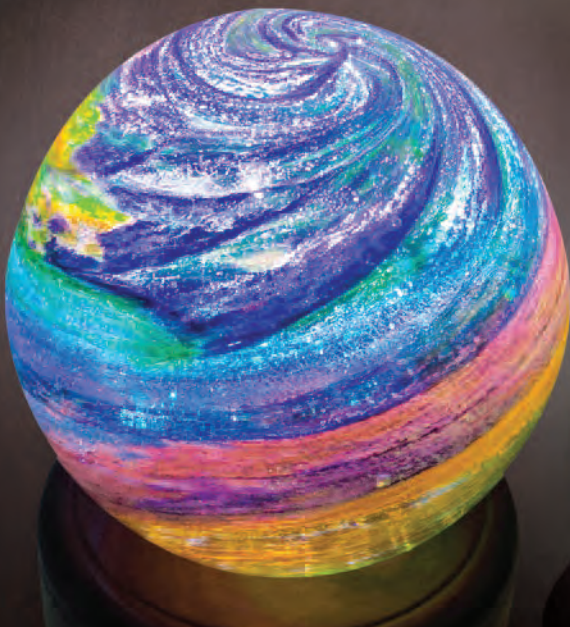

## Standing Forever Heart 96-015 **\$239**

Keep your loved ones close to your heart forever with this attractive free-standing memorial.

Approximately 2.75" Wide

Standing Forever Heart

Shown in Infinity.

Side flattened to allow heart to stand freely