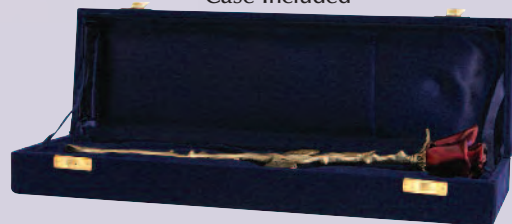

**\$130**

Add a Custom Engraving on the back of leaf

Close-Up of Rosebud cavity

Case Included

Pink and Bronze

White and Bronze

Custom Text Engraving Additional  
\*Back of Leaf; 3 Lines Only

Lavender and Pewter