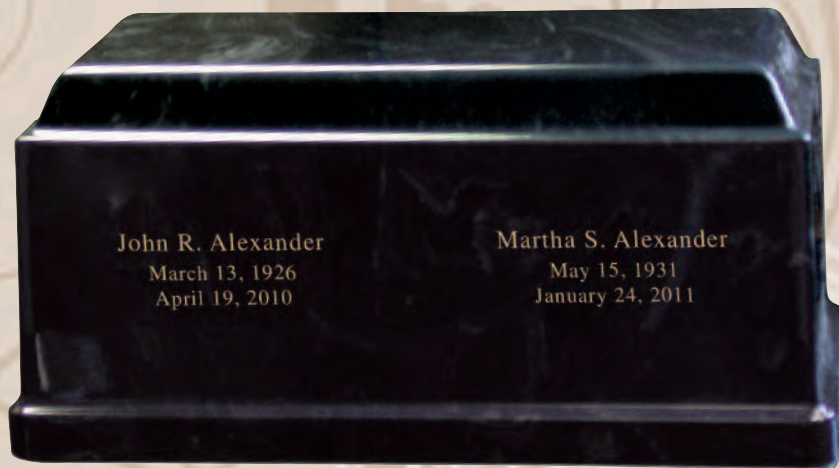

The Crescent Marble Collection

The Crescent Marble Companion Urn 30-B-360

Hand-crafted cultured marble urn has 2 compartments, each holding up to 188 C.I. It is also available engraved with stock images. Available in Black, White, Navy, Green, Blue, Gray or Purple (see color samples below).
Outer Dimensions: 15" W x 8" D x 7" H

Photo Engraving Additional
*Top, Front, or Back

Photo Painting Additional
*Top Only

Stock or Custom Text Engraving Additional
*Top, Front, or Back

$350

Top: Photo Painted
Front: Custom Engraving