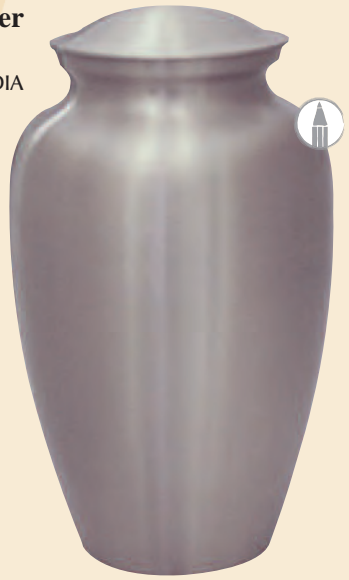

Keepsake:
30-A-003
(832)

Classic Gold with Stripe
30-A-801
10.6" H x 6" DIA
200 C.I.
$207