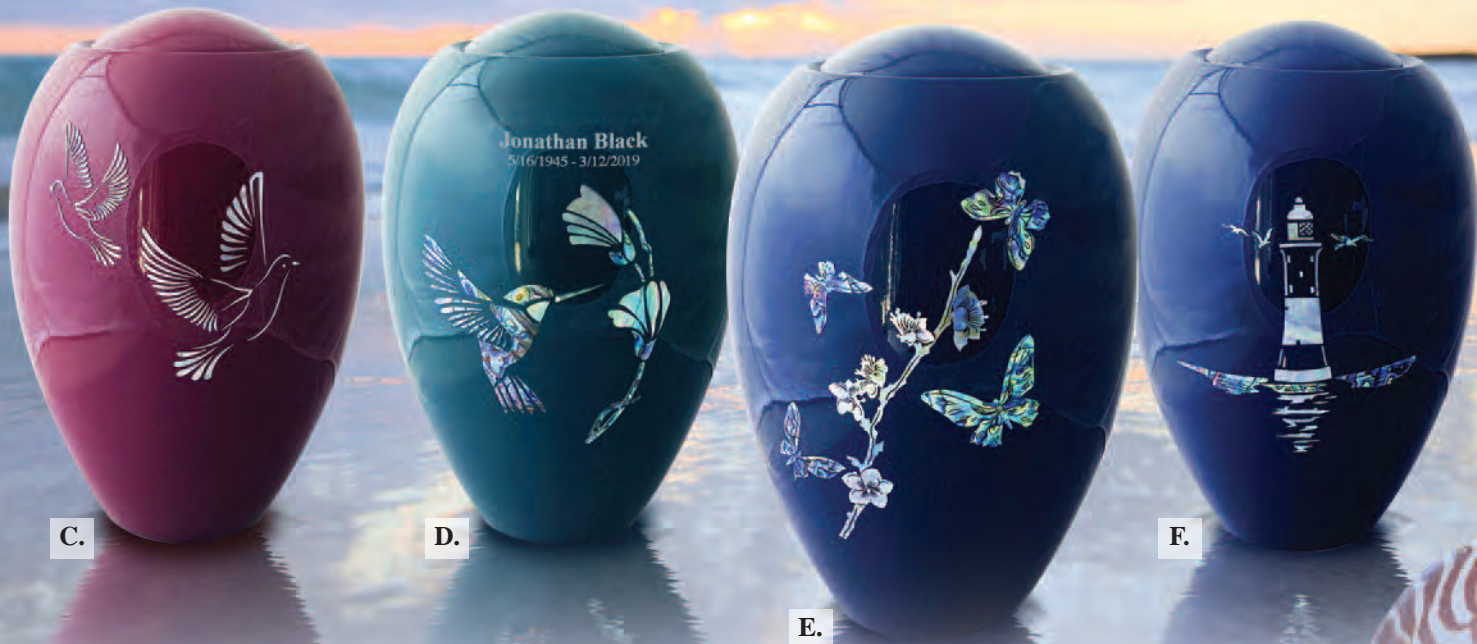

A.

B.

A. Navy Night Sky 30-I-124

B. Green Tree of Life 30-I-125

C. Burgundy Doves 30-I-120

D. Green Hummingbirds 30-I-123

E. Blue Butterfly 30-I-122

F. Blue Lighthouse 30-I-121