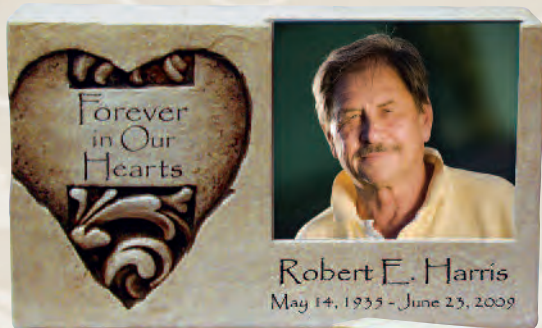

Shown with Custom Engraving