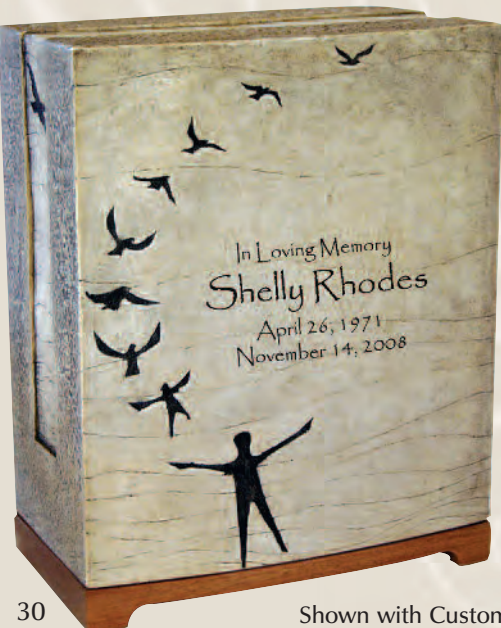

30-R-4001

Cultured Stone with a 4" x 3.5" plexiglass
photo slot.
8" W x 5.5" H x 2.5" D, 2 C.I., 6 LBS.

Custom Text Engraving Additional
*Front Only - 2 Lines

$177