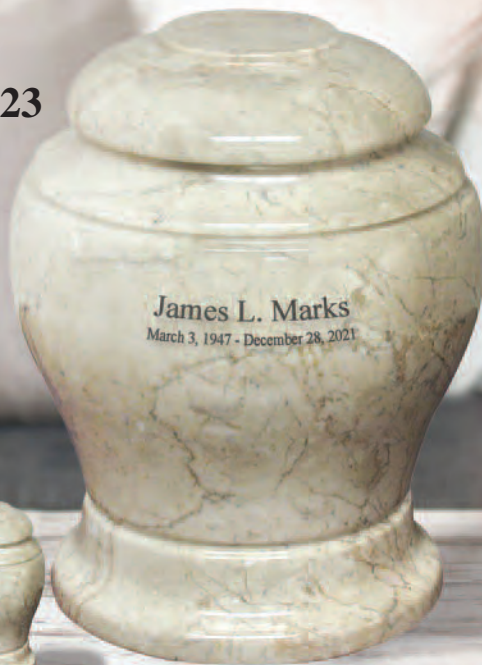

## Pearl Onyx 30-B-274

A beautiful hand-crafted cultured pearl onyx urn, holding up to 230 C.I.  
Outer Dimensions: 11.3" W x 7.9" D x 7.2" H

-  Stock or Custom Engraving Additional  
\*Top, Front, or Back
-  Photo Engraving Additional  
\*Top, Front, or Back
-  Photo Painting Additional  
\*Top Only

# Solid Marble Urns & Keepsakes

These classic urns are hand-crafted from solid marble.

\$323

\$68

## The Imperial

**Full Size:** 30-C-020

10.1" H x 7.9" Dia., 200 C.I.

Available in: Black, White, Boccateak, and Stone

Custom Engraving Additional

\*Not Applicable on Boccateak\*

White

Black