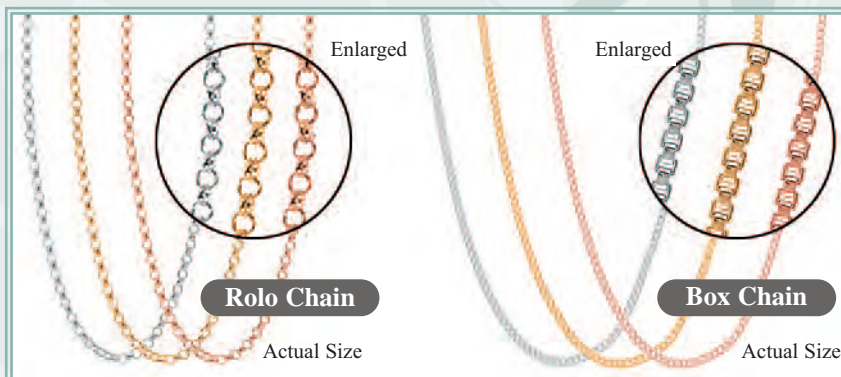

16 18 20 24

**\$46 \$50 \$54 \$64**

**32-501 Rose Gold Filled**

Available Lengths (Inches):

16 18 20

**\$50 \$54 \$60**